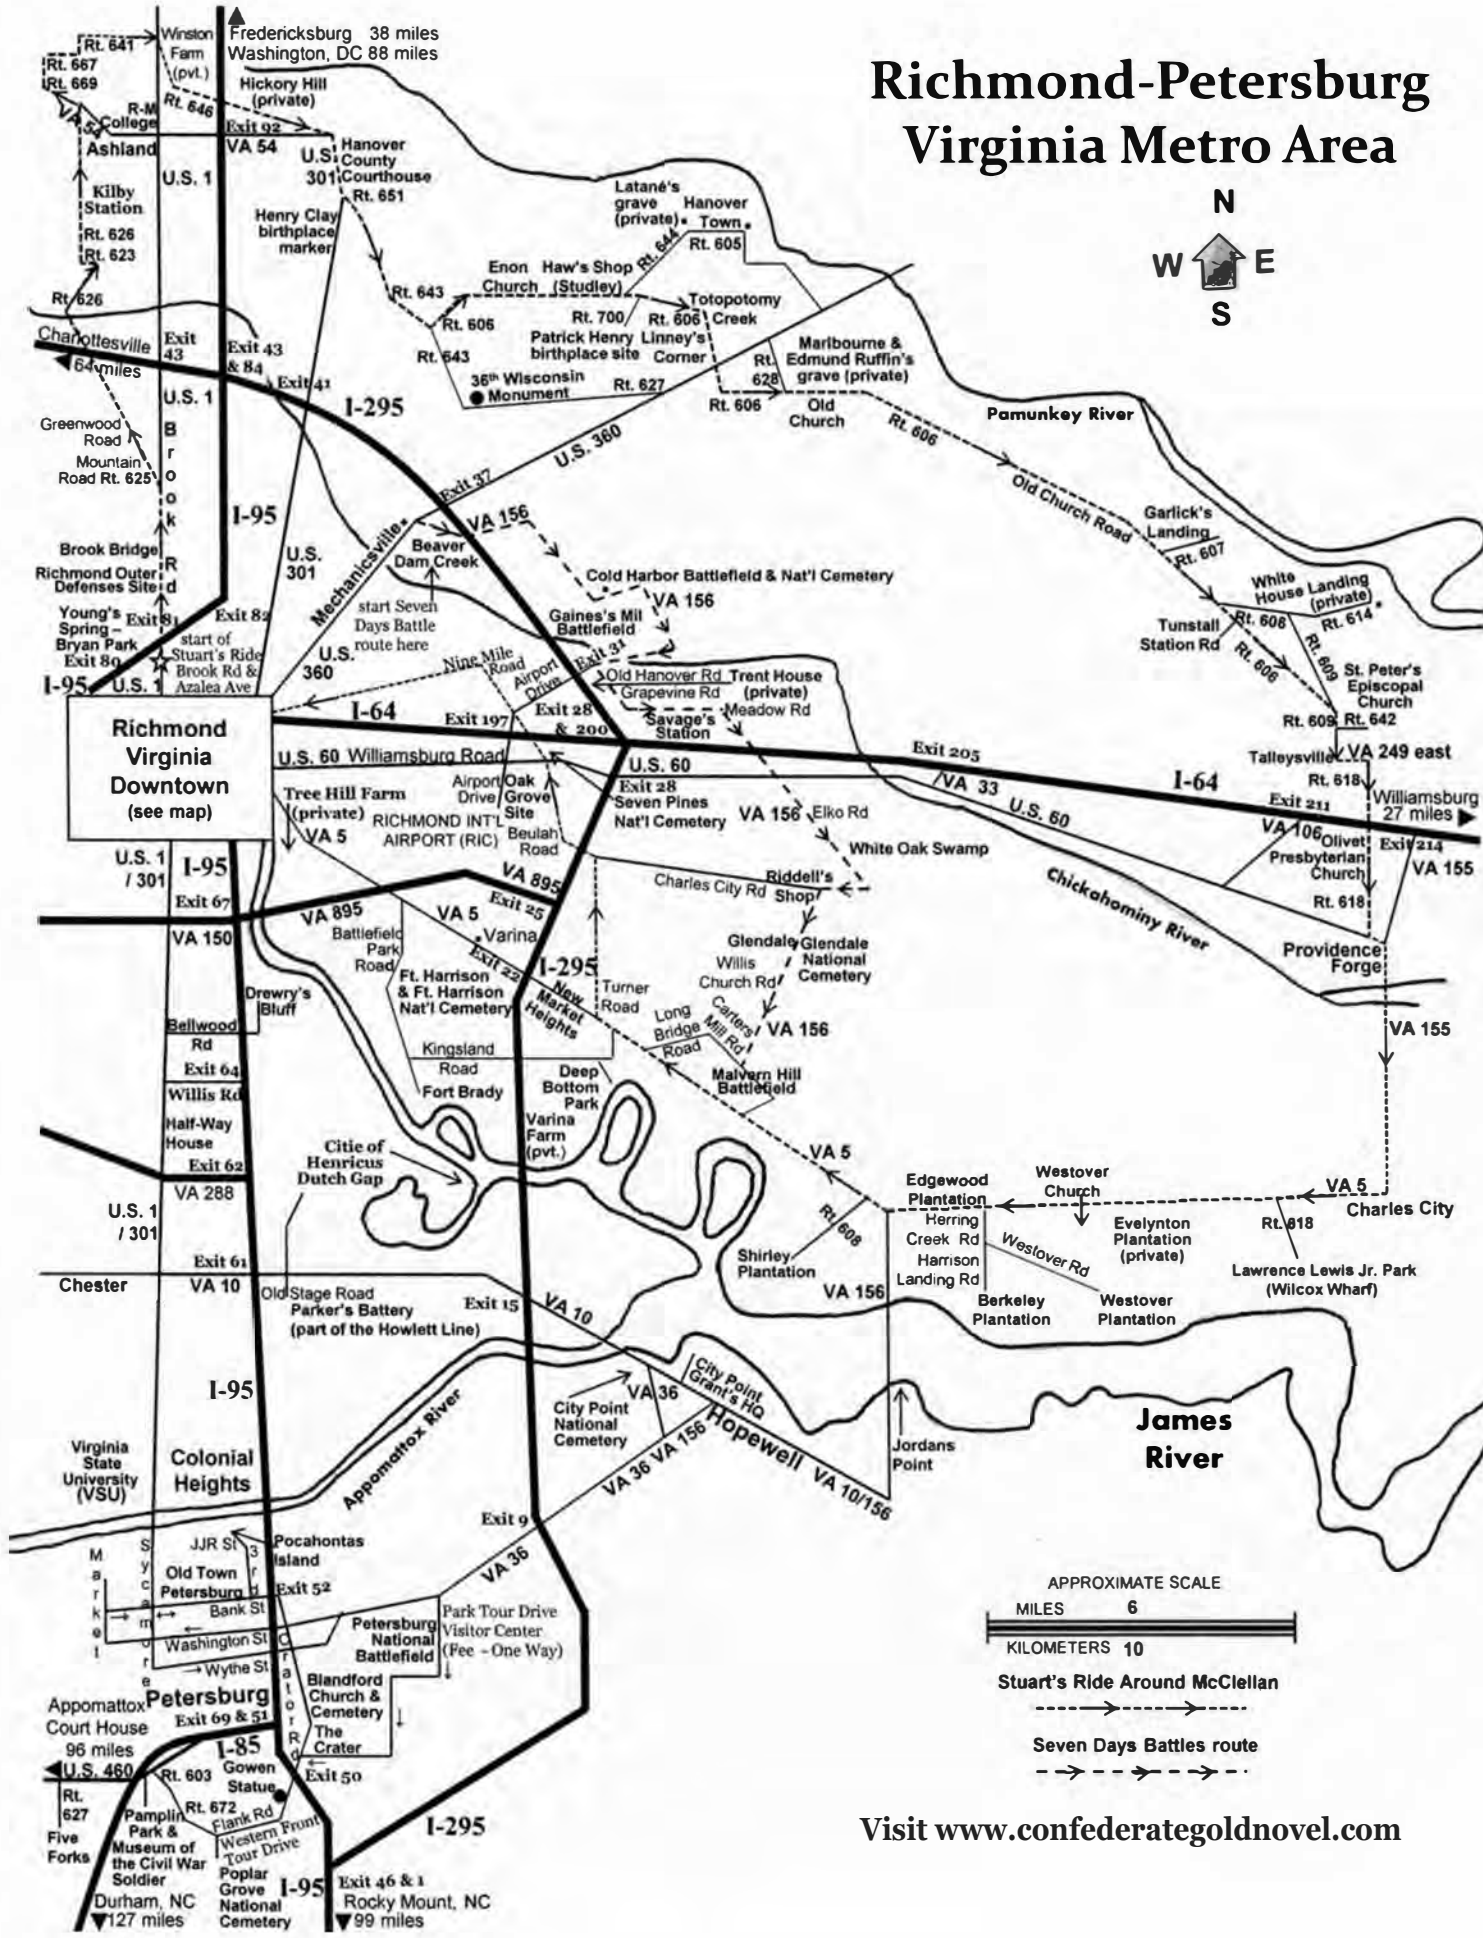

Richmond-Petersburg Virginia Metro Area

APPROXIMATE SCALE
 MILES 6
 KILOMETERS 10

Stuart's Ride Around McClellan
 ----->>>-----
 Seven Days Battles route
 - - - - ->>>- - - - -

Visit www.confederategoldnovel.com